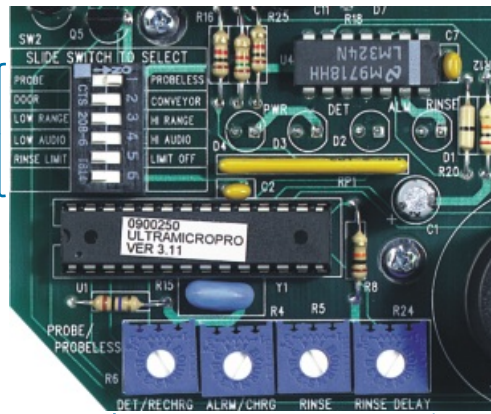

Low/High Audio Switch:
Sets the alarm volume but only applies when operating in "probe mode".

On/Off Rinse Limit Switch: When switched to on it stops the rinse pump after 30 seconds. Switch to off only for specialised conveyor machines.

TIMED APPLICATION

Timed mode works by simply dosing in a specific amount of detergent each time the machine runs a wash cycle and is commonly called probeless application. The dispenser has the capacity to put in one startup charge when the dispenser is turned on after the wash water has been replaced and a smaller top up charge to replace the detergent lost during each wash cycle.

This type of unit is fitted to smaller dishwashing machines or those with shallow wash tanks.

PROBED APPLICATION

This method of application measures conductivity within the wash tank and automatically doses in more chemical when or if conductivity drops. Conductivity is the indication of the detergent concentration within the wash tank.

This type of dispensing application is most commonly fitted to larger machines, flight or conveyor type dishwashing machines, that are in continuous use. Probe operated systems do offer very low cost in use and minimise chemical wastage.

Detergent Concentration or Recharge Dial:

In "probe mode" use to set the detergent concentration in the wash tank. In "probeless mode" set the pump time necessary to recharge and maintain the detergent concentration after each wash cycle.

Alarm Delay or Initial Charge Dial:

In "probe mode" use to set the time before the alarm sounds if the probe senses low detergent concentration in the wash tank. In "probeless mode" use to set the pump time for the detergent startup charge. This then gets the wash water to the correct concentration each time the water is changed.

Rinse Speed Dial:

Adjusts the speed of the rinse aid pump to control the amount of rinse aid dosed in.

Rinse Delay Dial:

Delays the rinse pump from 0 to 14 seconds. Only for use on specialised conveyor machines.

+ To adjust levels to higher settings on all dials turn clockwise

- To adjust levels to lower settings on all dials turn anti-clockwise

Switch Selection

Dial Control

RAPIER

- HIGH CONCENTRATE FOR PERFORMANCE CLEANING
- SPECIALISED NON FOAMING FORMULATION EFFECTIVE AGAINST HEAVY SOILAGE
- OFFERS VERY LOW COST IN USE WASH PERFORMANCE
- SUITABLE FOR USE IN SEVERE HARD WATER AREAS
- IDEAL FOR DISHWASHING AND TRAYWASHING APPLICATIONS

TRAK

- SUITABLE FOR USE ON ALUMINIUM AND SILVER
- BACTERICIDAL ACTION IDEAL IN LOW TEMPERATURE MACHINES
- NON FOAMING FORMULATION IDEAL FOR USE IN BOTH DISH AND TRAY WASHING MACHINES
- EFFECTIVE IN BOTH HARD AND SOFT WATER AREAS
- CHLORINATED FOR OUTSTANDING DESTAINING PROPERTIES

AUTO GLASS WASH

- ULTRA HIGH PURITY FORMULA FOR CONSISTENT WASH PERFORMANCE
- LOW CAUSTIC CONCENTRATION FOR REDUCED RISK OF DAMAGE TO GLASSWARE
- NON FOAMING FORMULATION
- IDEAL IN HARD OR SOFT WATER AREAS
- CAN BE USED WITH OR WITHOUT RINSE AID

RINSE AID

- HIGH CONCENTRATION FOR ULTIMATE PERFORMANCE
- ACIDIC FORMULATION NEUTRALISES ALKALI RESIDUES AND WATER HARDNESS
- DELIVERS OUTSTANDING STREAK FREE AND SPOT FREE RESULTS
- SHEENS AND DRIES CUTLERY, CROCKERY AND GLASSWARE IN AN INSTANT