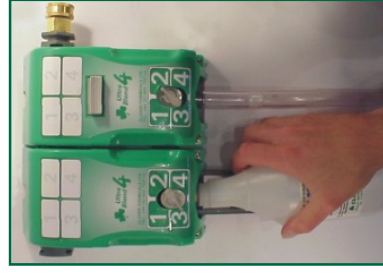

Ultra Blend 4

DILUTION CONTROL THROUGH METERING TIPS OFFERS FLEXIBLE DILUTION RATES

INCORPORATES THE FLEX GAP WATER AUTHORITY APPROVED BACK FLOW PREVENTION SYSTEM

EASY TO USE AND LOW FOAMING TRIGGER SPRAY DELIVERY